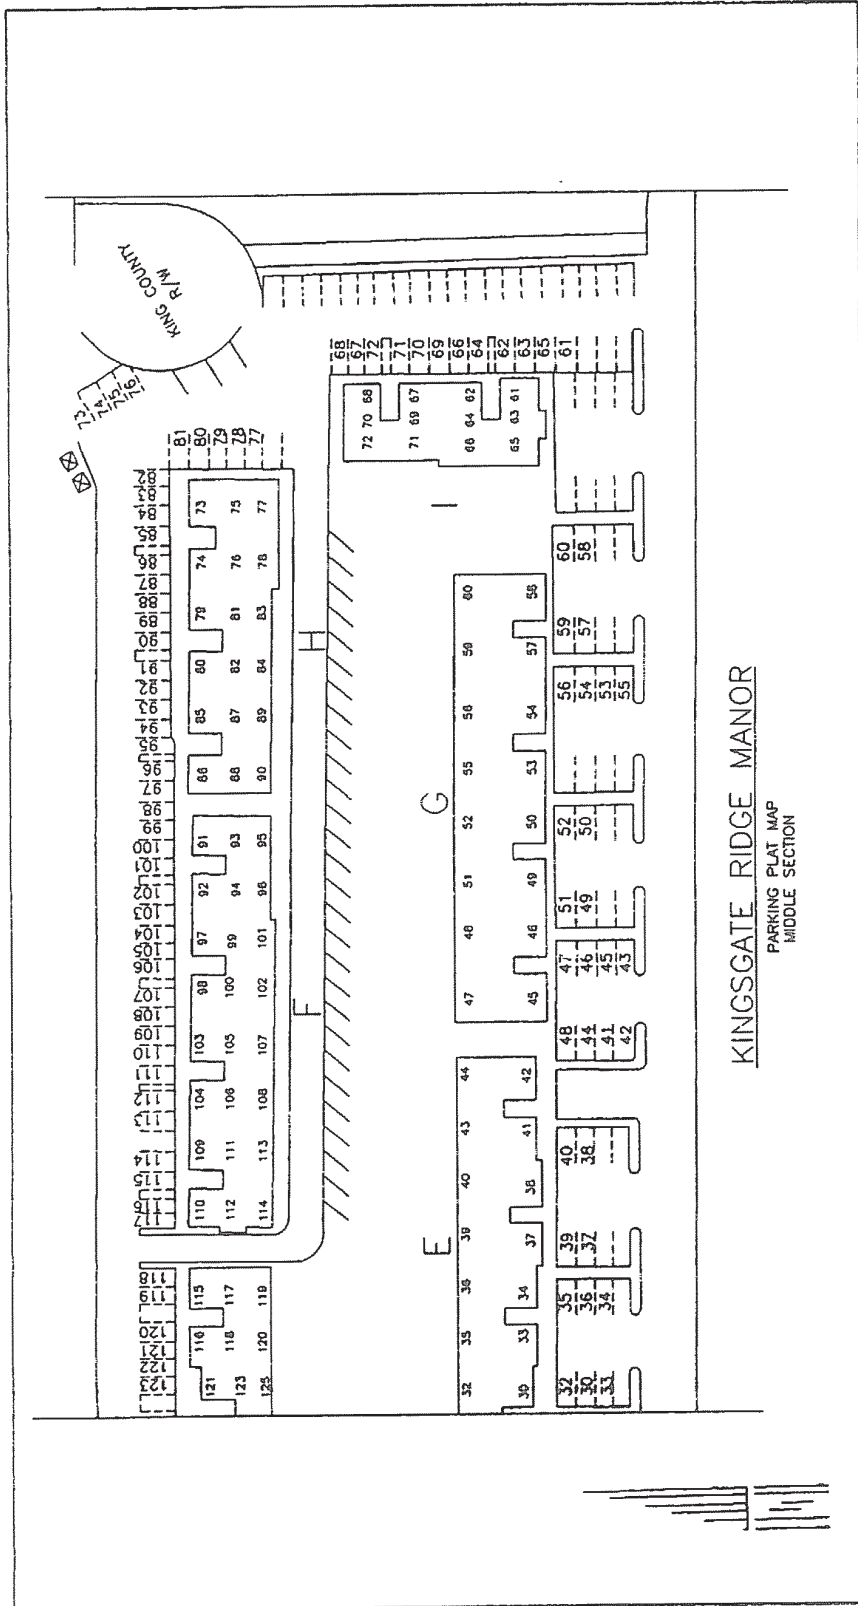

9804151053

**KINGSGATE RIDGE MANOR**

PARKING PLAT MAP  
WEST SECTION

9804151053

KINGSGATE RIDGE MANOR

PARKING PLAT MAP  
MIDDLE SECTION

9804151053